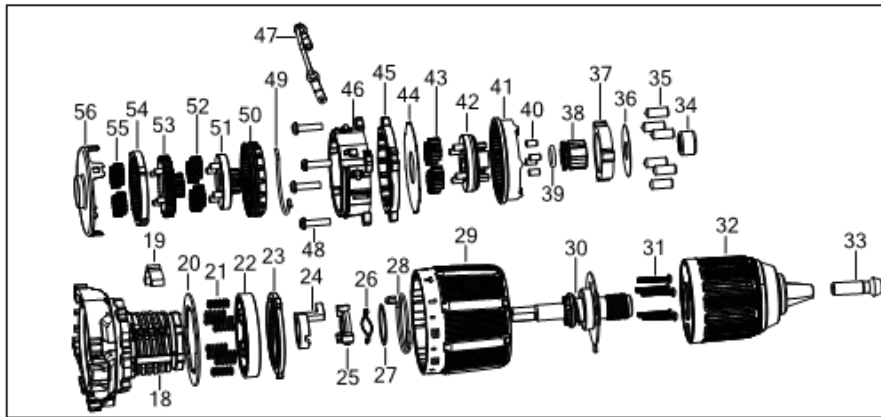

DEWALT

DCD709

TYPE
1

Parts List DCD709S2 DRILL/DRIVER 1

Item	Part Number	Qty	Part Description	General Description	Other Info	Repair Inst	Markets
1	N637986	1	HOUSING SA			No	QW
3	N071836	1	ROLL PIN			No	QW
4	N696820	1	MOTOR & SWITCH SA			No	QW
5	N399342	1	ACTUATOR FWD/REV			No	QW
6	N696450	1	SELECTOR SA			No	QW
7	N702455	1	TRANSMISSION SA			No	QW
8	N463678	8	SCREW			No	QW
9	N474504	4	SCREW			No	QW
10	N014681	2	LEAF SPRING			No	QW
11	N042665	1	SCREW			No	QW
12	N086039	1	HOOK			No	QW
13	N616498	1	BRAND LABEL			No	QW
14	N614903	1	RATING PLATE			No	QW
16	N592684	1	LABEL			No	QW
17	N618507	1	LABEL			No	QW
18	N696825	1	CLUTCH HOUSING KIT			No	QW
19	N602515	1	SPRING			No	QW
20	N544404	1	WASHER			No	QW
21	NA028712	1	SPRING			No	QW
22	N647198	1	HOLDER			No	QW
23	N543649	1	NUT			No	QW
24	N598613	1	GEAR			No	QW
25	N598614	1	GEAR			No	QW
26	N618571	1	WASHER			No	QW
27	N613395	1	WASHER			No	QW
28	N616763	1	SPRING			No	QW
29	N618143	1	COLLAR			No	QW
30	N696446	1	SPINDLE SA			No	QW
31	N039795	5	SCREW			No	QW
32	N196034	1	CHUCK KEYLESS	metal Chuck		No	QW
33	N092854	1	SCREW			No	QW
34	330004-27	1	BEARING NEEDLE			No	QW