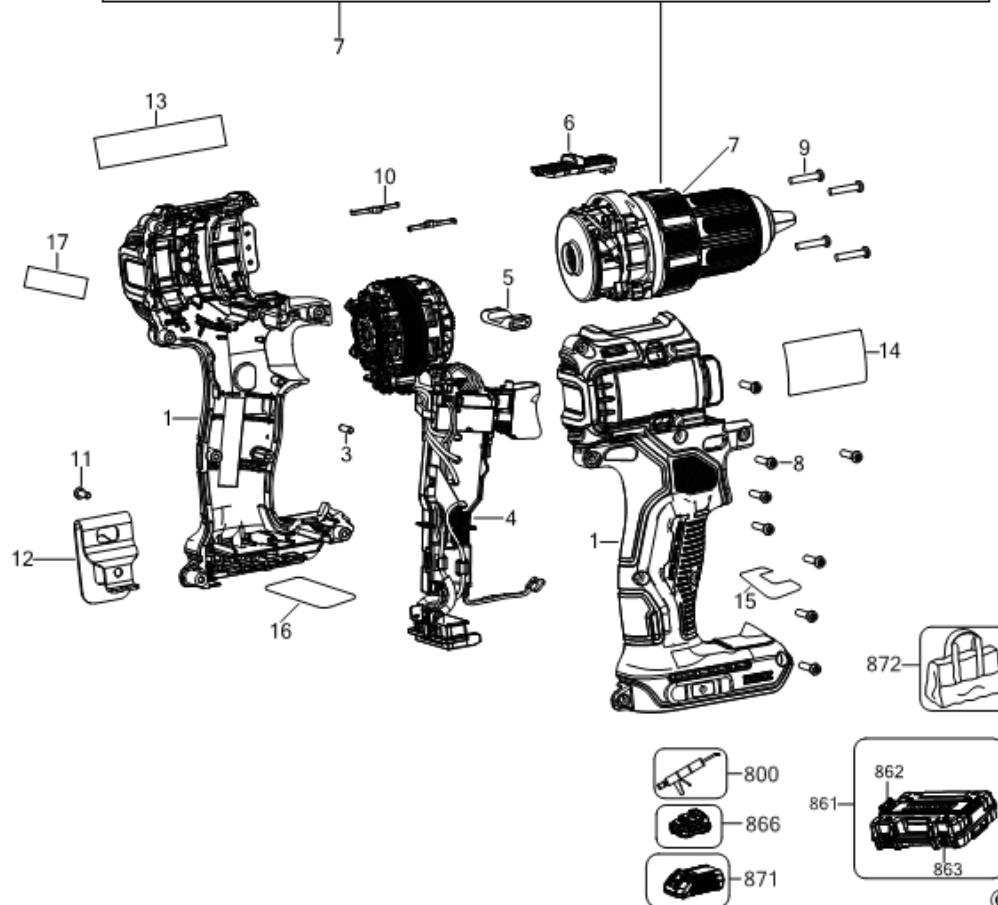

DEWALT

DCD709

TYPE
1

Parts List DCD709S2 DRILL/DRIVER 1

Item	Part Number	Qty	Part Description	General Description	Other Info	Repair Inst	Markets
1	N637986	1	HOUSING SA			No	QW
3	N071836	1	ROLL PIN			No	QW
4	N696820	1	MOTOR & SWITCH SA			No	QW
5	N399342	1	ACTUATOR FWD/REV			No	QW
6	N696450	1	SELECTOR SA			No	QW
7	N702455	1	TRANSMISSION SA			No	QW
8	N463678	8	SCREW			No	QW
9	N474504	4	SCREW			No	QW
10	N014681	2	LEAF SPRING			No	QW
11	N042665	1	SCREW			No	QW
12	N086039	1	HOOK			No	QW
13	N616498	1	BRAND LABEL			No	QW
14	N614903	1	RATING PLATE			No	QW
16	N592684	1	LABEL			No	QW
17	N618507	1	LABEL			No	QW
18	N696825	1	CLUTCH HOUSING KIT			No	QW
19	N602515	1	SPRING			No	QW
20	N544404	1	WASHER			No	QW
21	NA028712	1	SPRING			No	QW
22	N647198	1	HOLDER			No	QW
23	N543649	1	NUT			No	QW
24	N598613	1	GEAR			No	QW
25	N598614	1	GEAR			No	QW
26	N618571	1	WASHER			No	QW
27	N613395	1	WASHER			No	QW
28	N616763	1	SPRING			No	QW
29	N618143	1	COLLAR			No	QW
30	N696446	1	SPINDLE SA			No	QW
31	N039795	5	SCREW			No	QW
32	N196034	1	CHUCK KEYLESS	metal Chuck		No	QW
33	N092854	1	SCREW			No	QW
34	330004-27	1	BEARING NEEDLE			No	QW